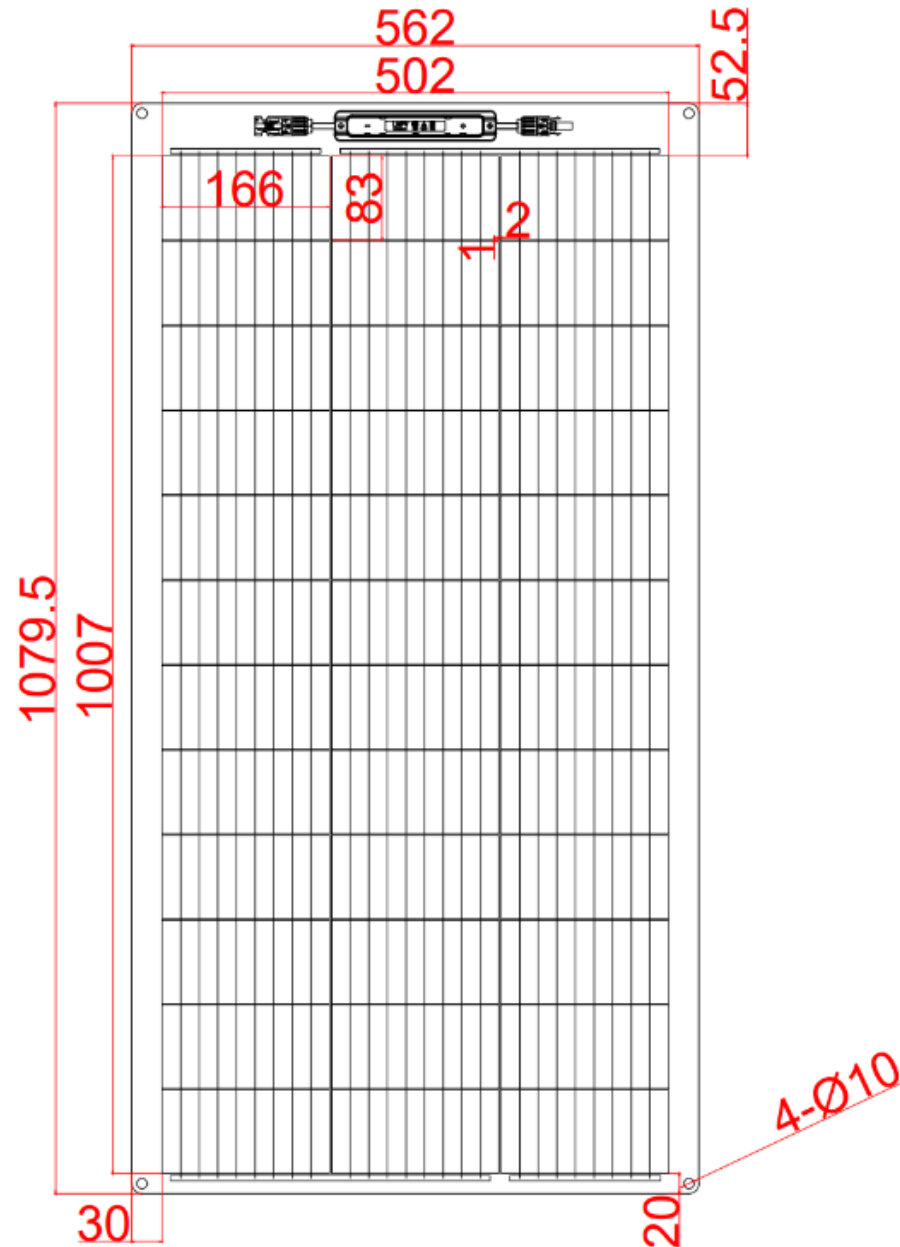

# Voltaic 110F-B

All Black Flexible 110W Solar Panel

SKU: Voltaic110F-B

Enclosure Dimensions

42.48 × 22.13 × 1.18 inches  
(1079.5 × 562 × 30 mm)